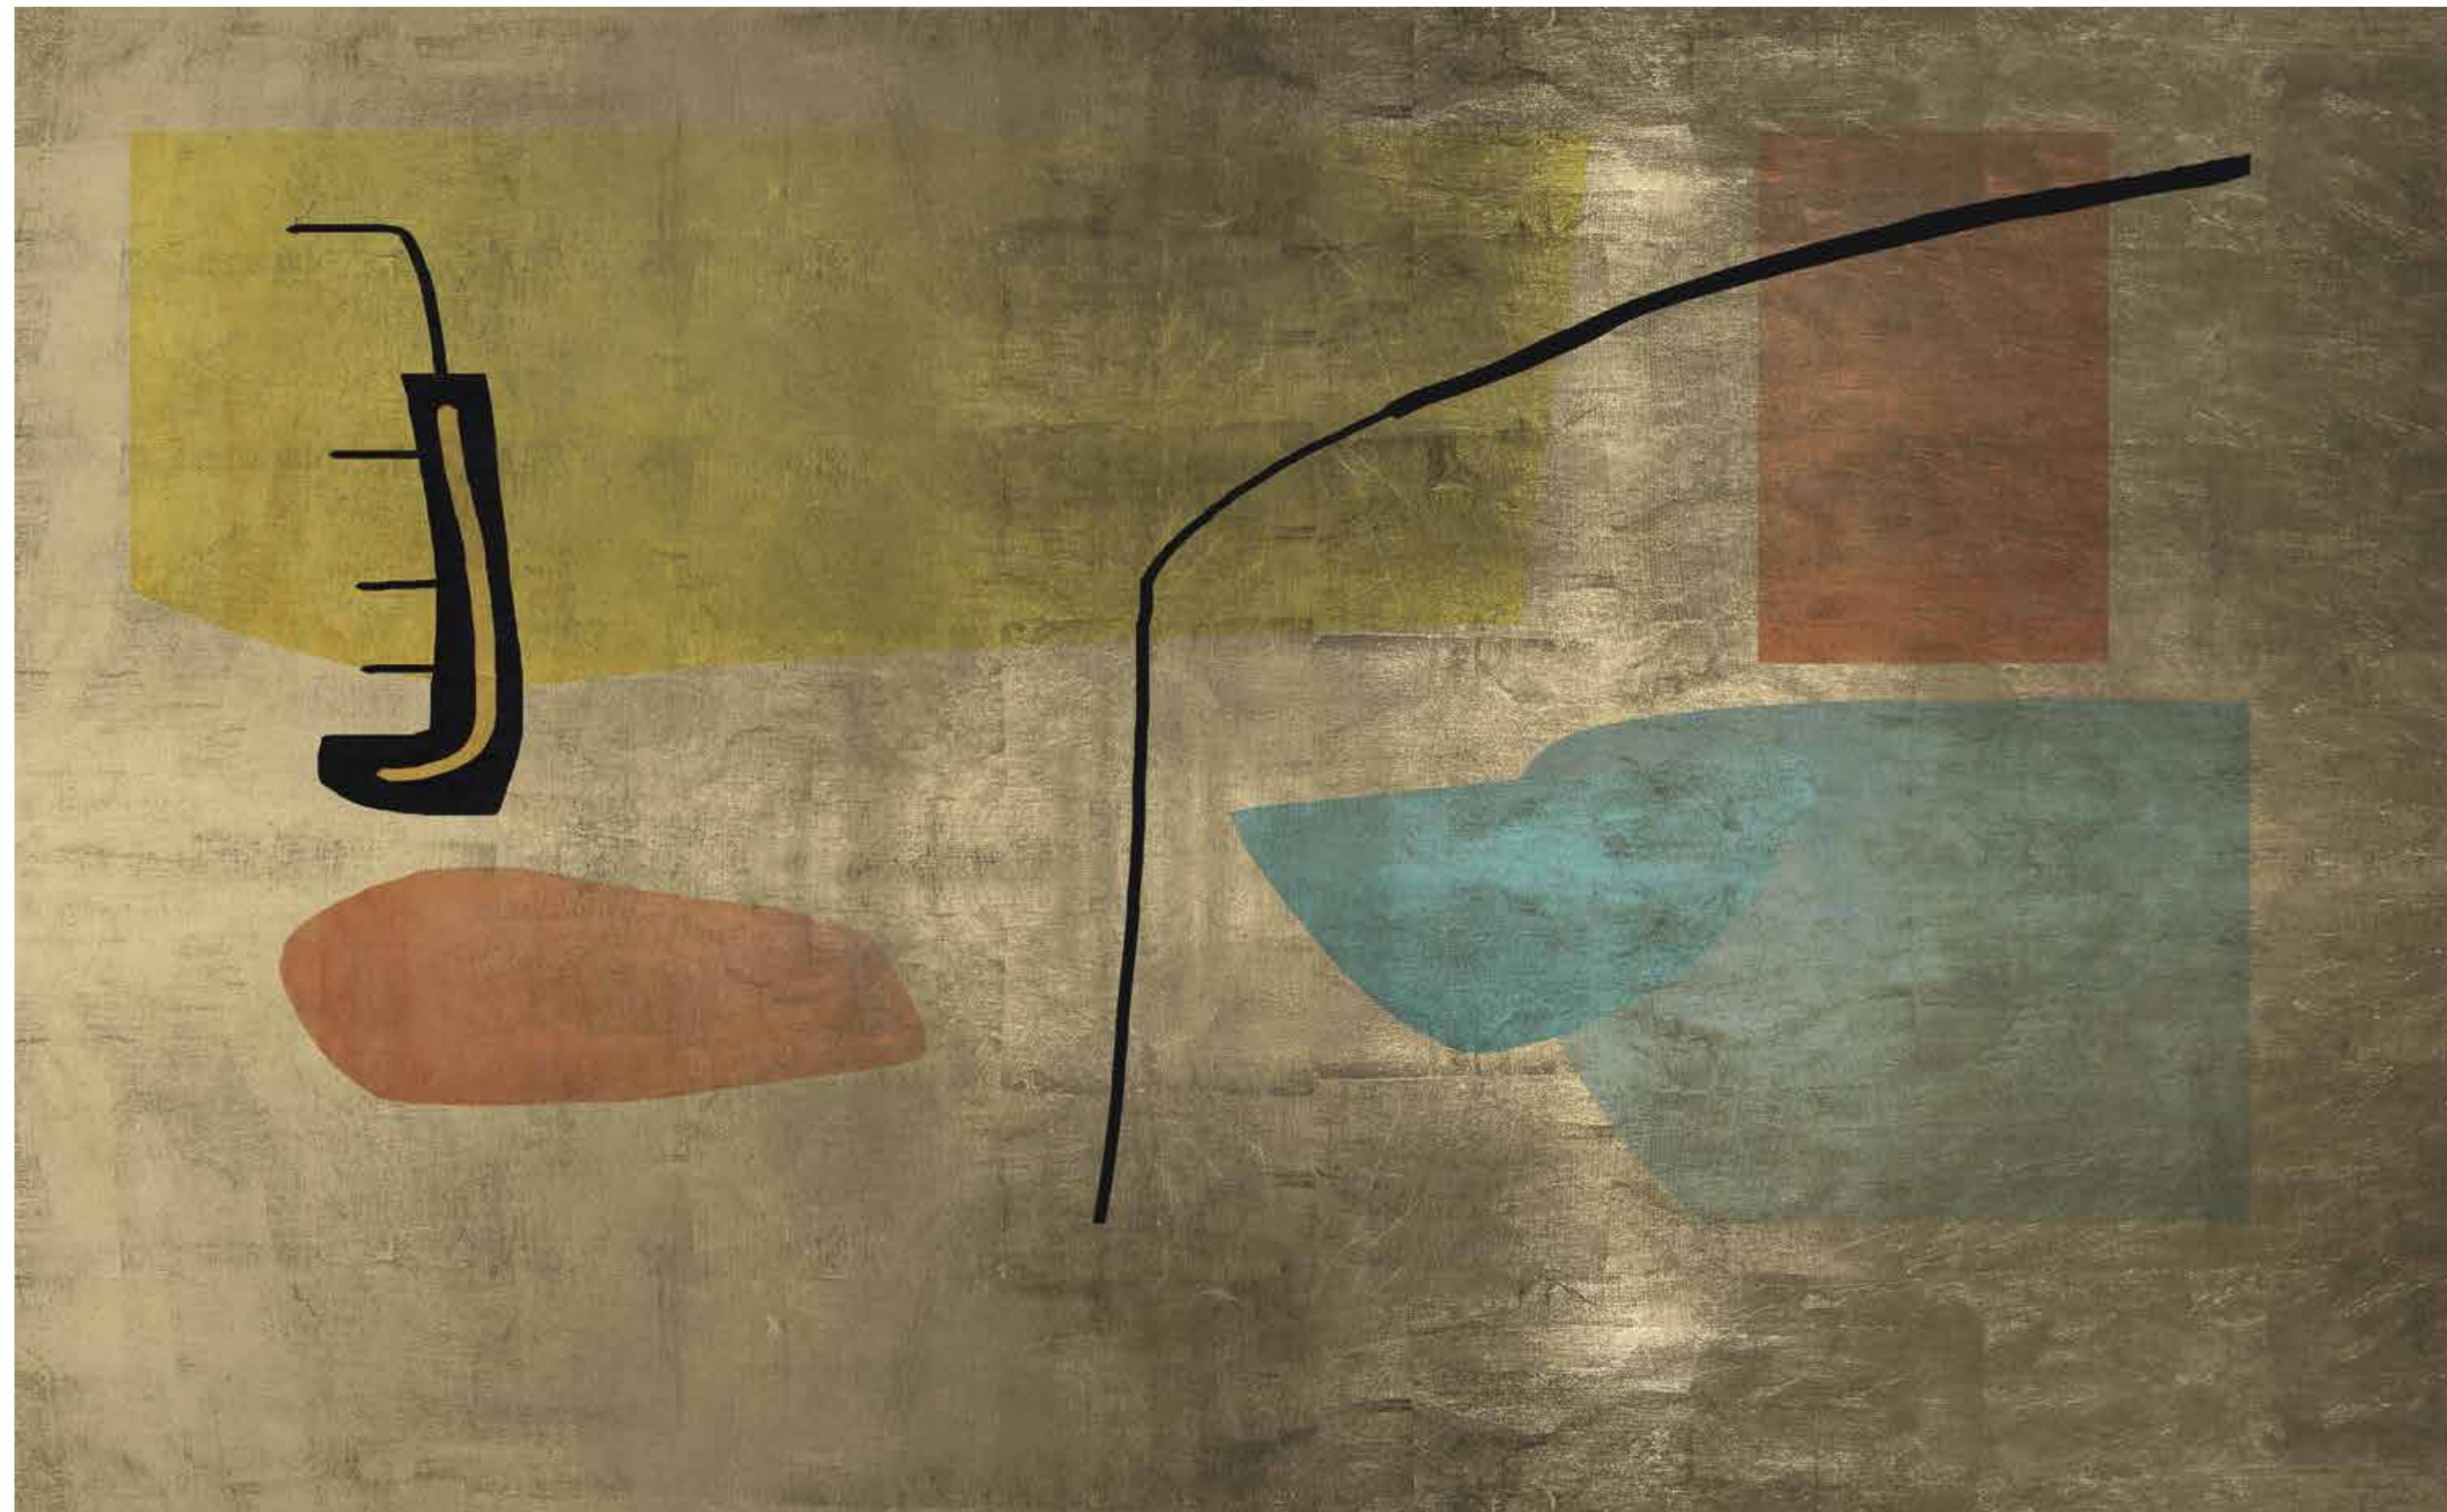

L 500

Destinazione d'uso:

Pareti e soffitti di ambienti interni, residenziali, commerciali e hospitality.

Intended use:

Walls and ceilings of interior, residential, commercial and hospitality environments.

Designer: Telligraf
dimensioni: 500x300cm

Designer: Telligraf
dimensions: 500x300cm

Nb. Varianti di colore e dimensioni sono customizzabili

Nb. Colour and size variants are customisable