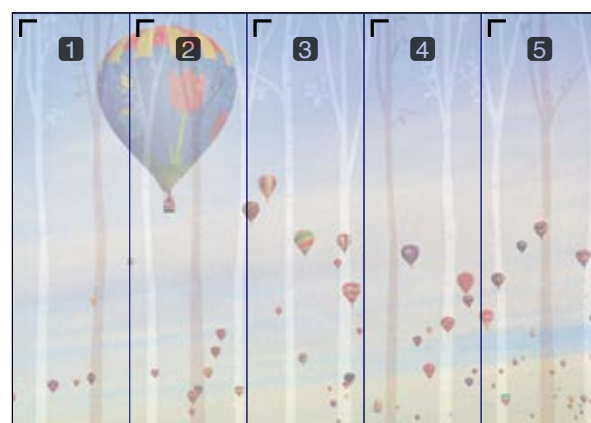

CHI01

Modello schema di montaggio:

- Codice carta da parati
- Dimensioni totali carta b x h
- Suddivisione dimensioni rotoli da applicare

Template assembly diagram:

Wallpaper code

Total paper dimensions b x h

Division of roll dimensions to be applied

Nr	Tile Size (W x H)	Anchor	Overlap or Extension Gap / Noink										
			L	R	T	B	L	R	T	B			
1	811,02 x 2.929,89	┌											
2	811,02 x 2.929,89	┌											
3	811,02 x 2.929,89	┌											
4	811,02 x 2.929,89	┌											
5	811,02 x 2.929,89	┌											

(all sizes in mm)

Destinazione d'uso:

Pareti e soffitti di ambienti interni, residenziali, commerciali e hospitality.

Designer: Telligraf
dimensioni: 500x300cm

Nb. Varianti di colore e dimensioni sono customizzabili

Intended use:
Walls and ceilings of interior, residential, commercial and hospitality environments.

Designer: Telligraf
dimensions: 500x300cm

Nb. Colour and size variants are customisable