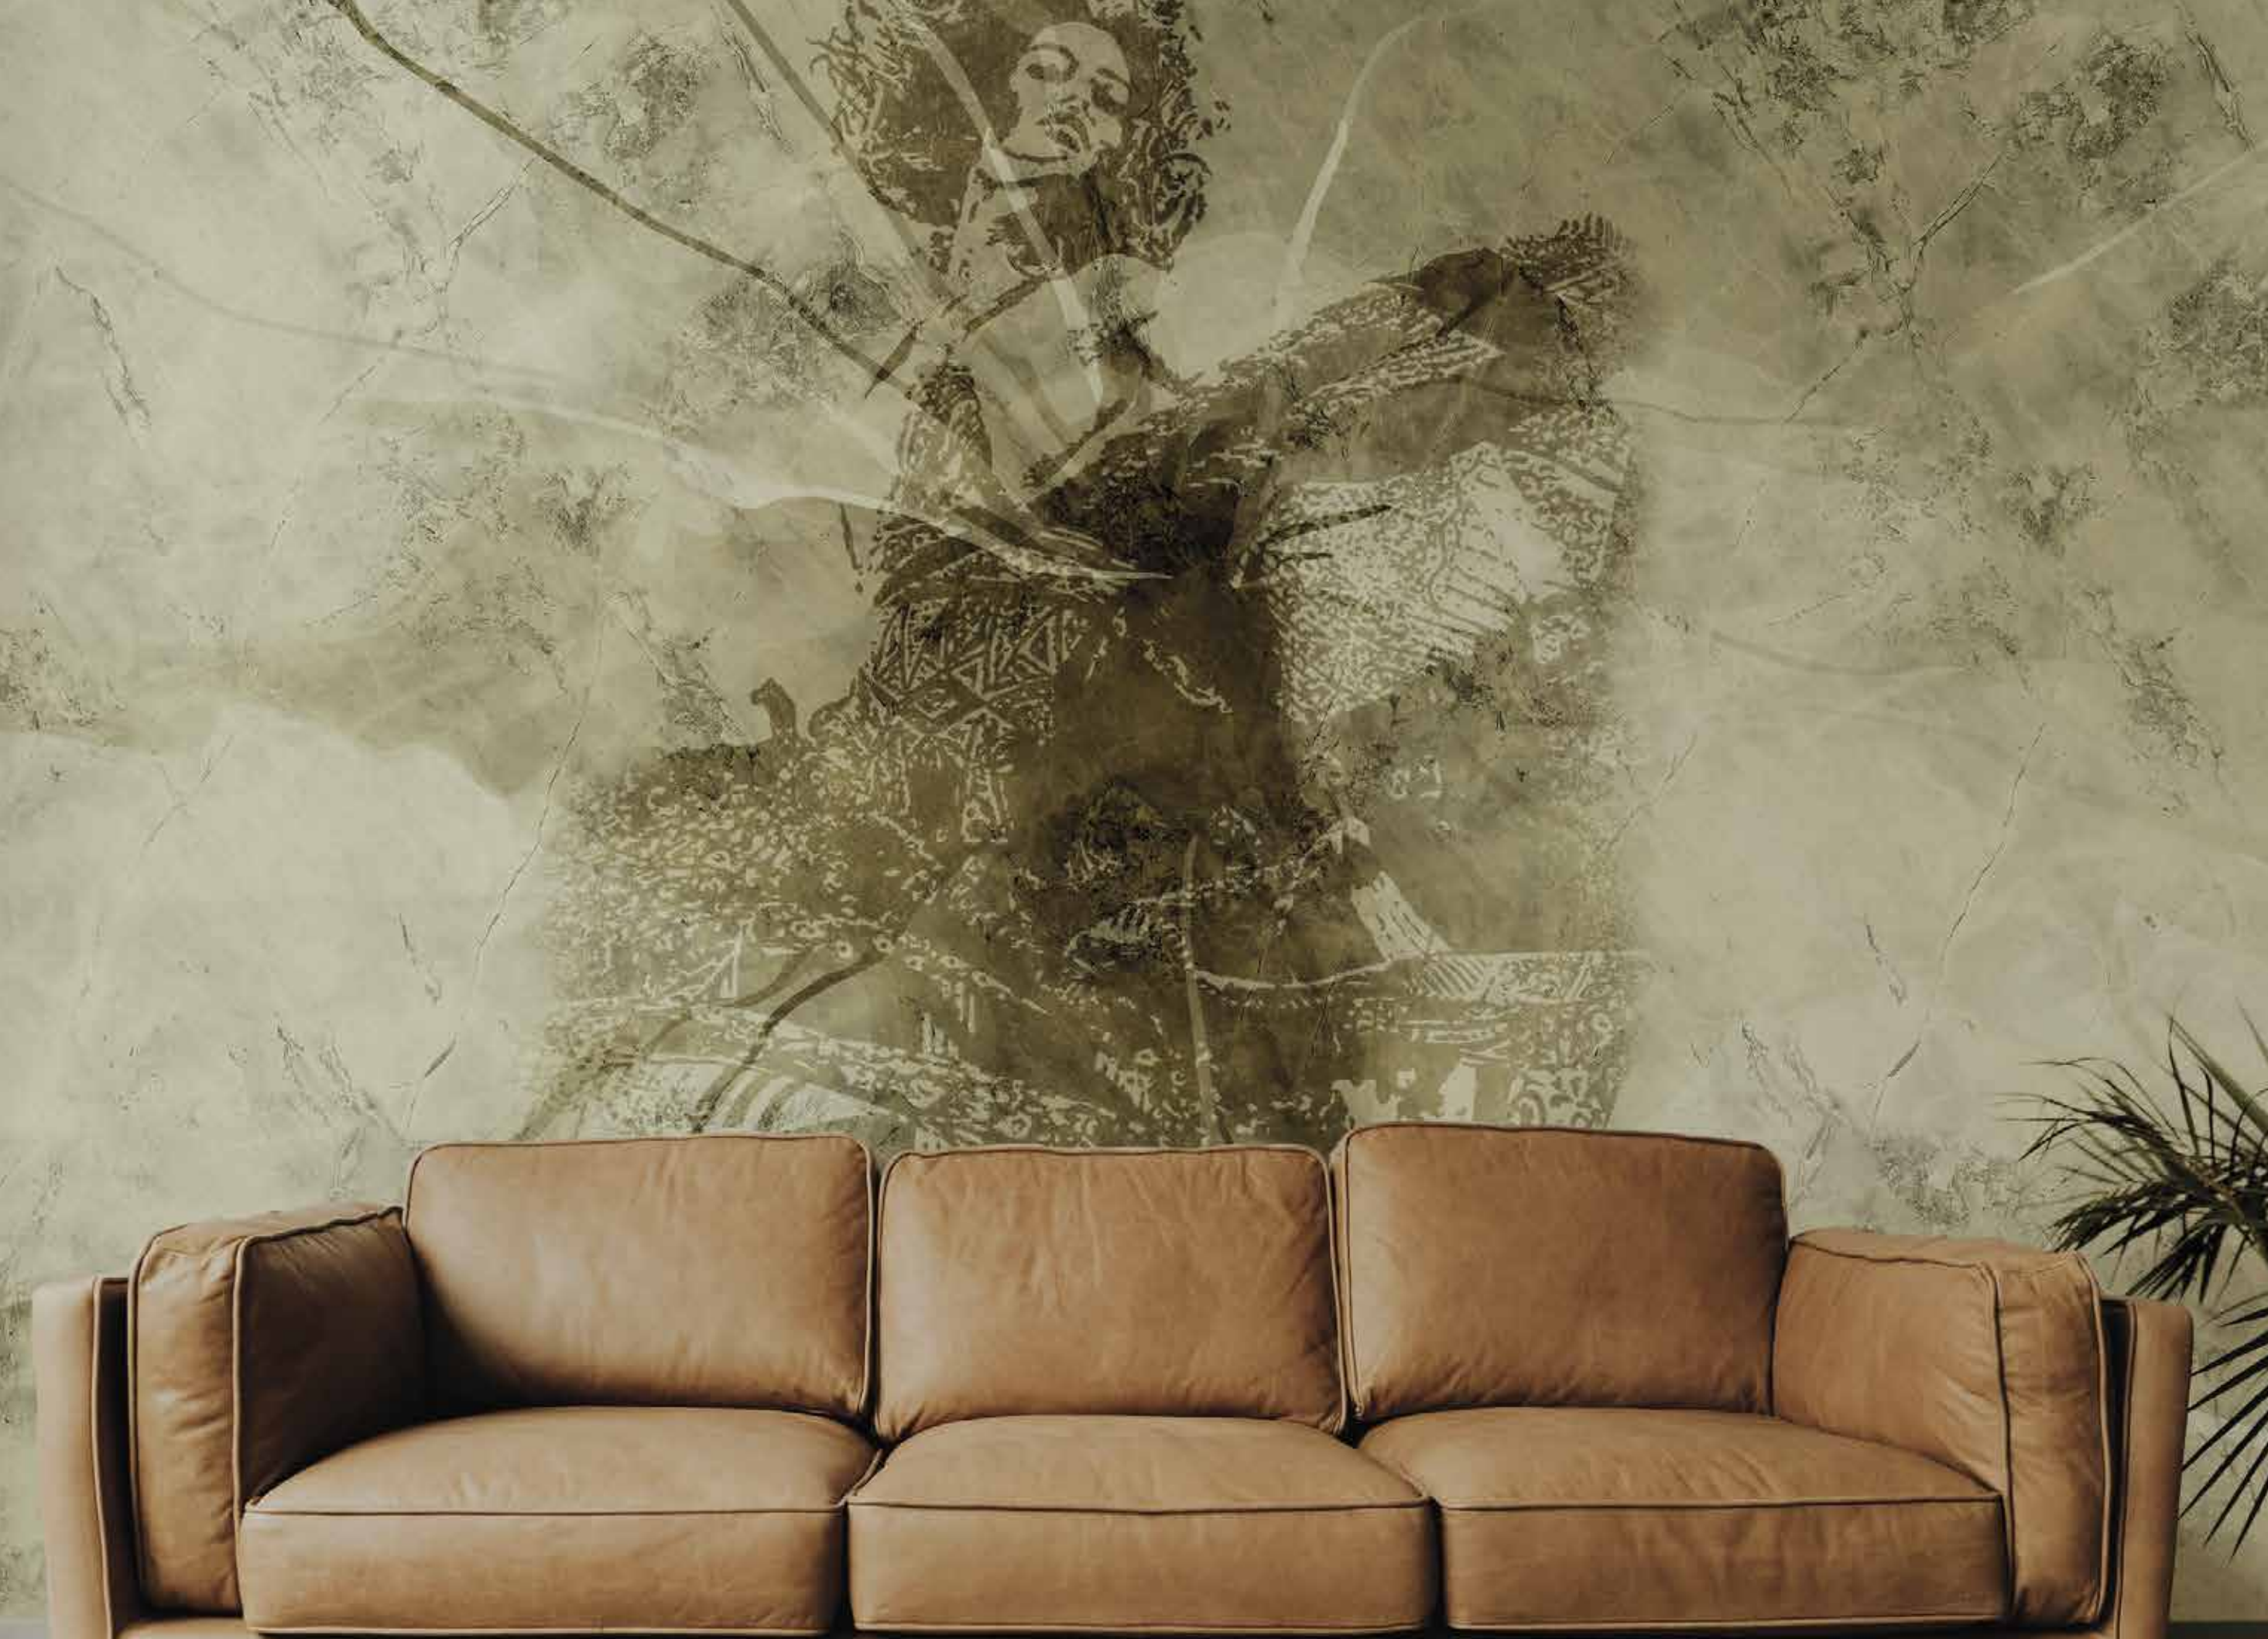

Intended use:

Walls and ceilings of interior, residential, commercial and hospitality environments.

Designer: Emiliano Terenzi
dimensions: 200x300cm

Nb. Colour and size variants are customisable

L 200

ART02