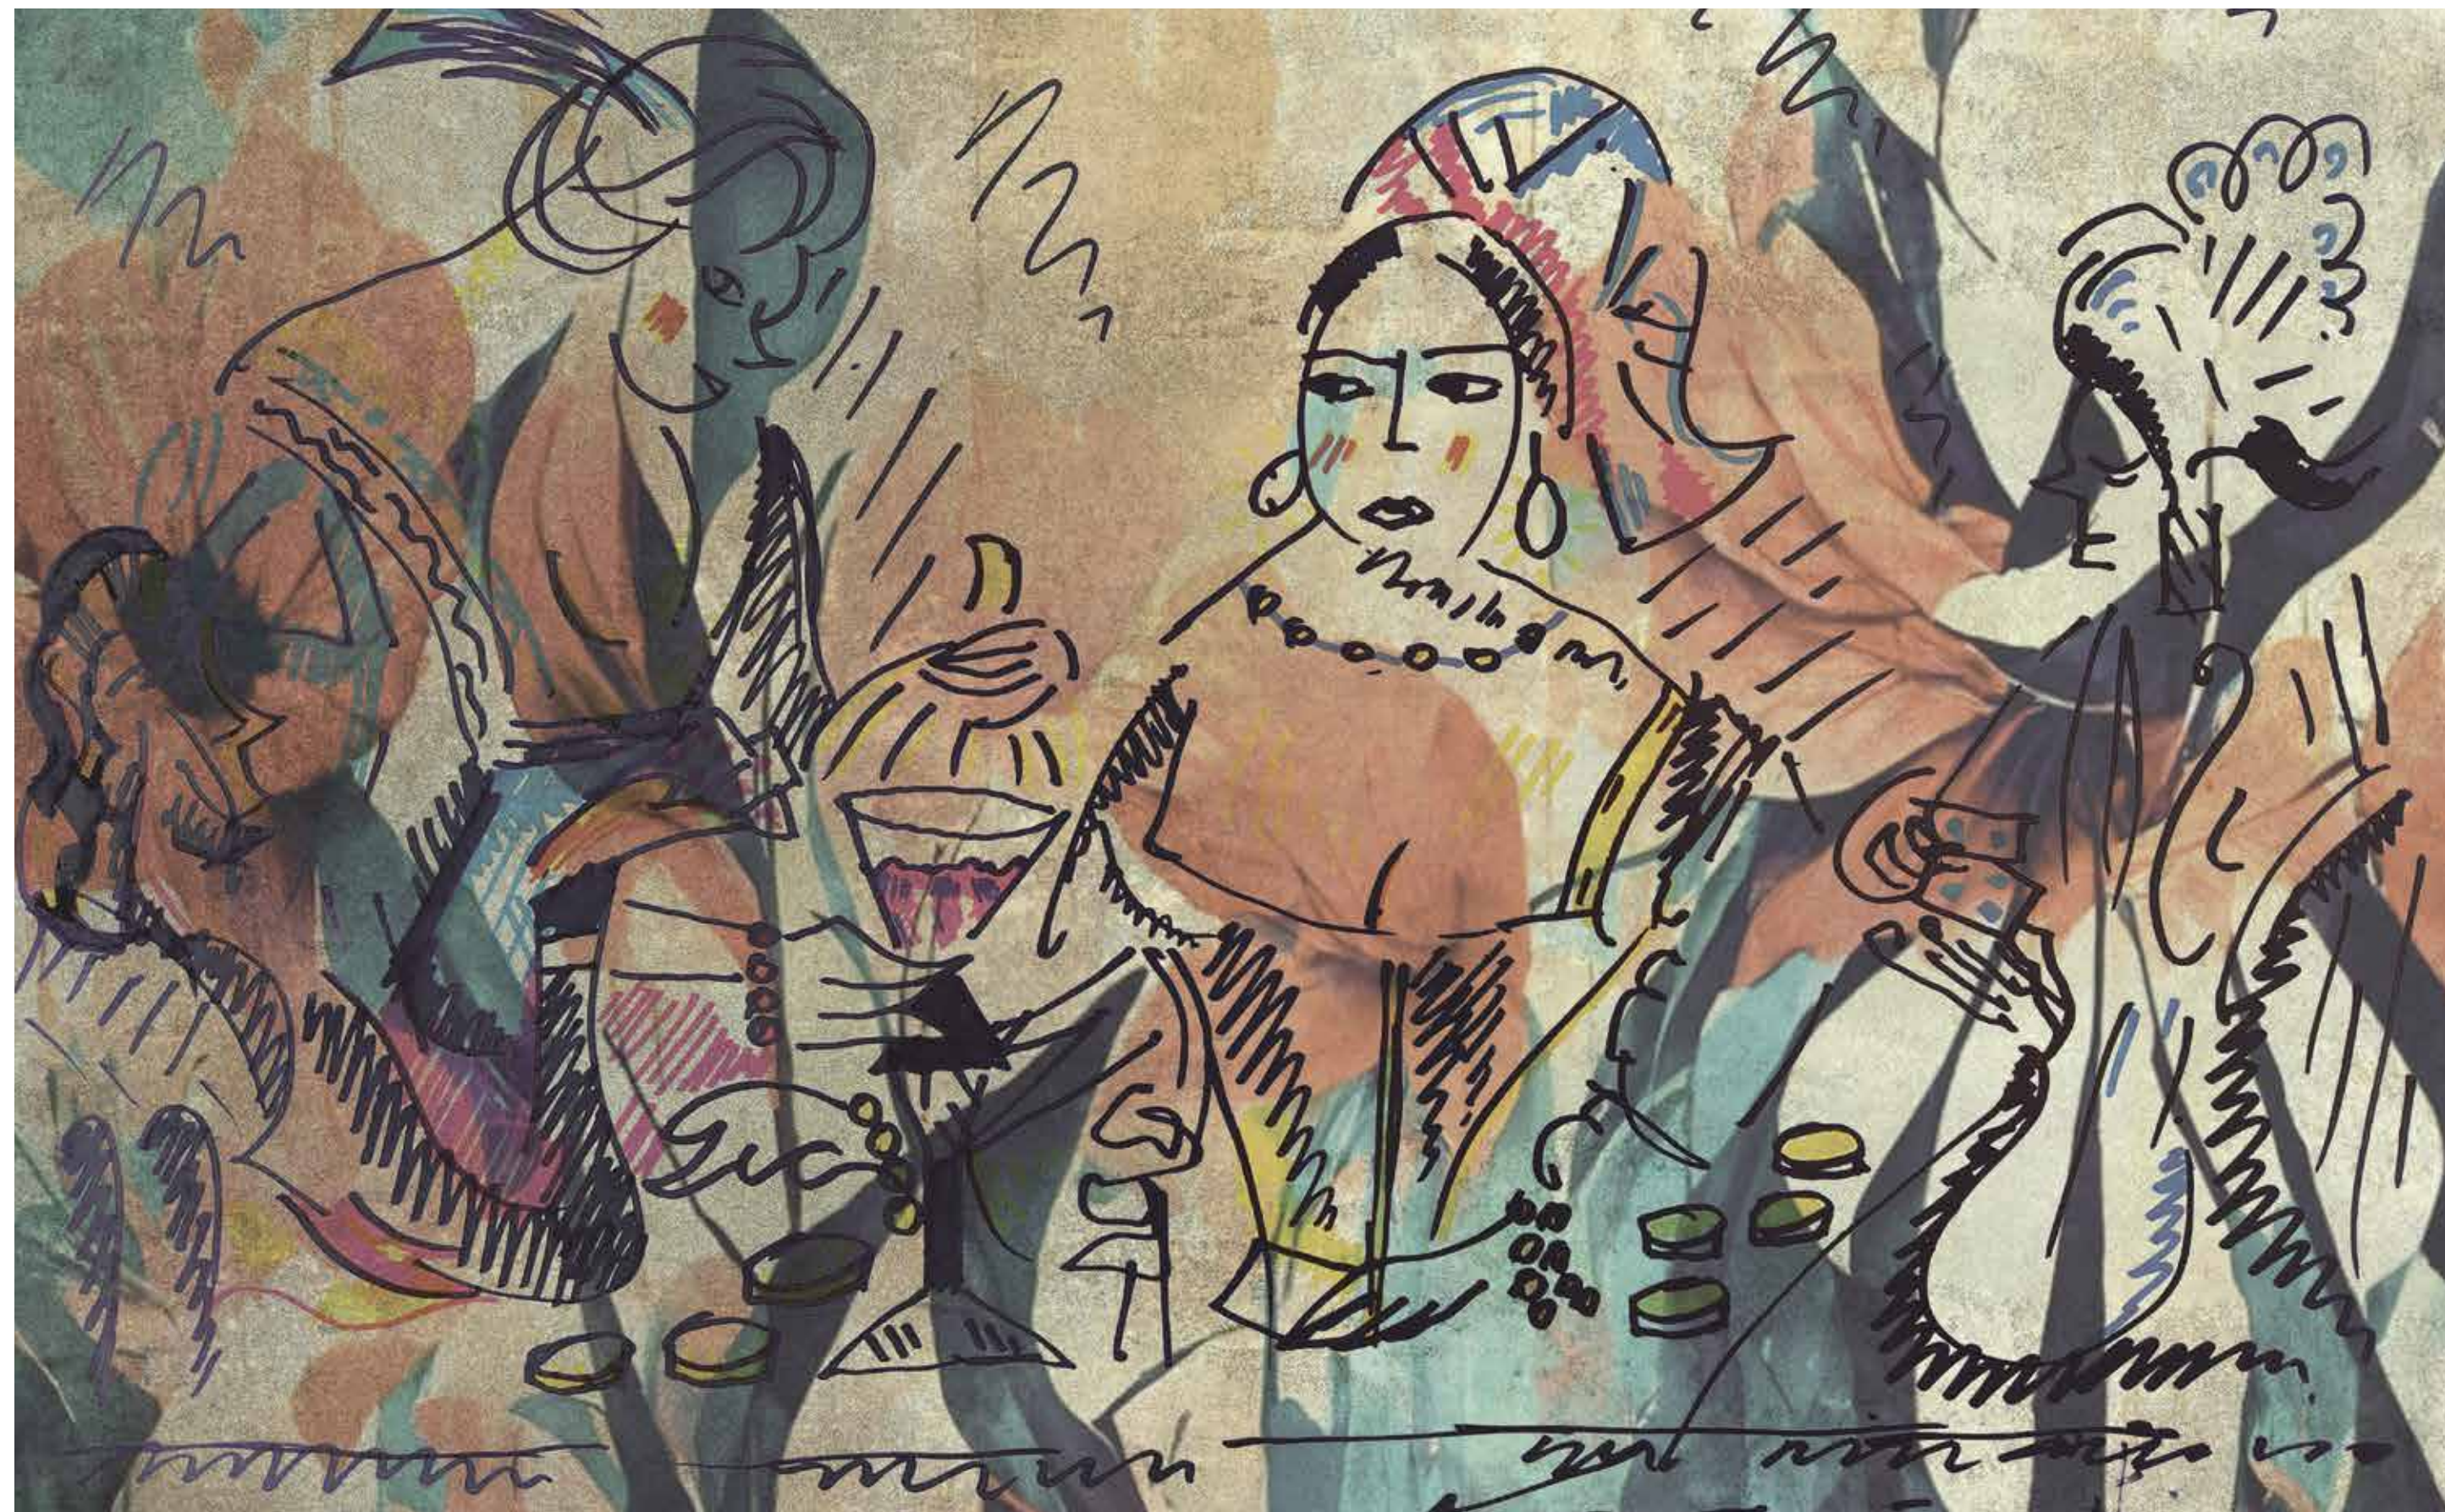

L 450

Destinazione d'uso:

Pareti e soffitti di ambienti interni, residenziali, commerciali e hospitality.

Intended use:

Walls and ceilings of interior, residential, commercial and hospitality environments.

Artista: Fabrizio Costanzelli
dimensioni: 450x300cm

Designer: Fabrizio Costanzelli
dimensioni: 450x300cm

Nb. Varianti di colore e dimensioni sono customizzabili

Nb. Colour and size variants are customisable